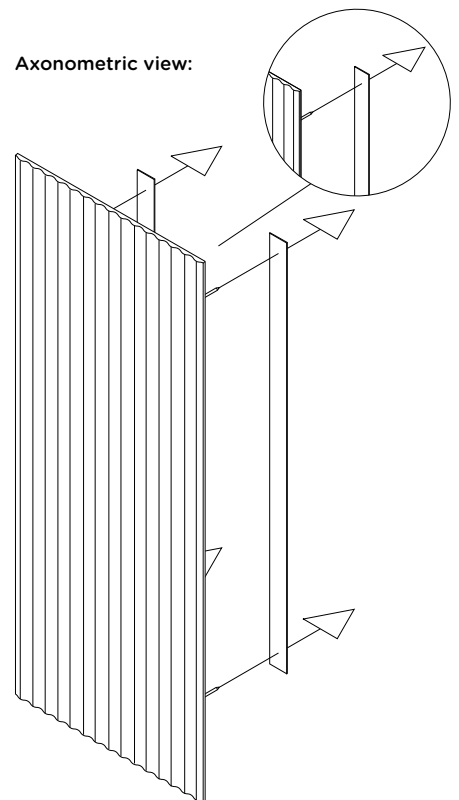

Vuoi personalizzare i tuoi pannelli?  
Do you want to custom your panels?

+ OPTIONAL

COD	<b>PROFILE-MIL-1</b>
CM	L249x3xH1
IN	L98.03x1.18xH0.39
€	

Section: Waves step

Taglia il pannello solo tra 2 onde!  
Cut the panel between 2 waves!