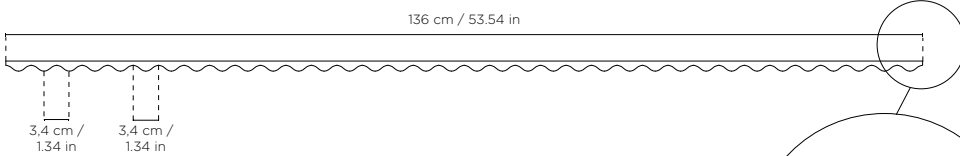

Vuoi personalizzare i tuoi pannelli?  
Do you want to custom your panels?

+ OPTIONAL

COD	<b>PROFILE-MIL-1</b>
CM	L249x3xH1
IN	L98.03x1.18xH0.39
€	

Section: Waves step

Taglia il pannello solo tra 2 onde!  
Cut the panel between 2 waves!