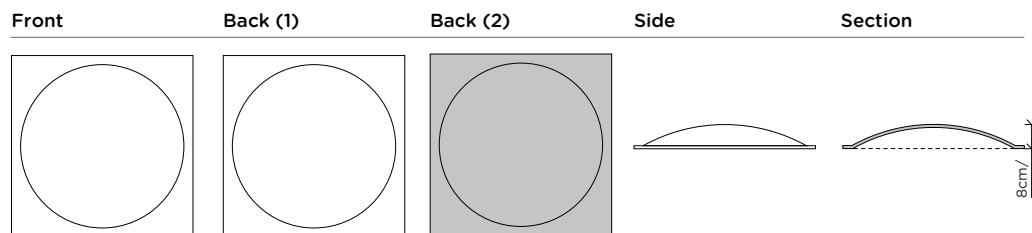

ECORound EMPTY:

ECORound FULL:

ECORound FULL:

$$\alpha_w = 0,55 \mid NRC = 0,60$$

SET of 2

COD	ER-60.60/V/2
CM	60xH60x8
IN	23.6xH23.6x3.1
CO	CAT A
€	
CO	CAT B
€	

velcro adesivo incluso
selfadhesive velcro included
bande Velcro inclus
Klettband enthalten
cinta de velcro incluidas