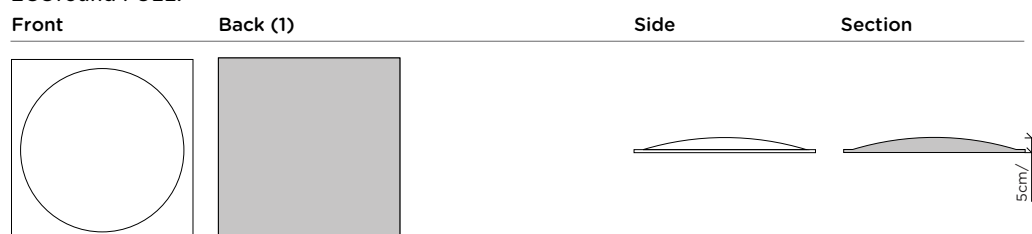

ECORound EMPTY:

ECORound FULL:

ECORound FULL:

$$\alpha_w = 0,55 \mid NRC = 0,60$$

SET of 2

COD	ER-60.60/V/2
CM	60xH60x8
IN	23.6xH23.6x3.1
CO	CAT A
€	
CO	CAT B
€	

velcro adesivo incluso
selfadhesive velcro included
bande Velcro inclus
Klettband enthalten
cinta de velcro incluidas