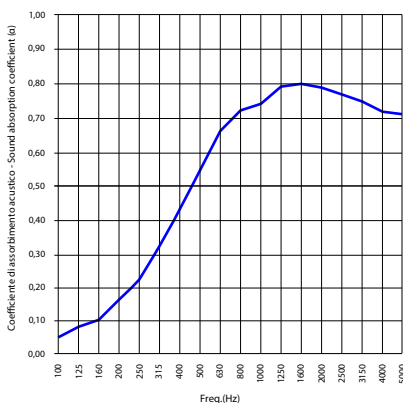

ECORound EMPTY:

ECORound FULL:

ECORound FULL:

$$\alpha_w = 0,55 \mid NRC = 0,60$$

SET of 2

COD	ER-60.60/V/2
CM	60xH60x8
IN	23.6xH23.6x3.1
CO	CAT A
€	
CO	CAT B
€	

velcro adesivo incluso
selfadhesive velcro included
bande Velcro inclus
Klettband enthalten
cinta de velcro incluidas

EMPTY:

Front: CAT A/B

Back: Black

FULL:

Front: CAT A/B

Back: Black

Lo sapevi?? Did you know that??

ECOROUND FULL è acusticamente più assorbente
ECOROUND FULL is acoustically more absorbent
ECOROUND FULL est acoustiquement plus absorbant
ECOROUND FULL ist akustisch saugfähiger
ECOROUND FULL es acústicamente más absorbente