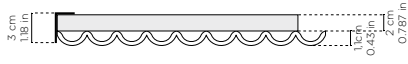

ECOrange U + BACKING 20mm (0.787 in):
 $\alpha_w = 0,75$ | NRC = 0,78

ECOrange U + BACKING 40mm (1.575 in):
 $\alpha_w = 0,95$ | NRC = 0,90

+ OPTIONAL

New

New

COD	BACKING-200.100-2	BACKING-200.100-4
CM	200xH100x2	200xH100x4
IN	78.7xH39.3x0.78	78.7xH39.3x1.57
CO	Black	Black
€		