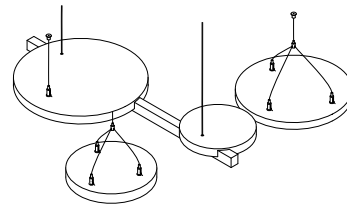

Personalizza il tuo spazio! Customize your space!

Combina ANDAMANE con altri pannelli T-FRAME e crea il tuo sistema
combine ANDAMANE with other T-FRAME panels and create your own system
combinez ANDAMANE avec d'autres panneaux T-FRAME et créez votre système
kombinieren Sie ANDAMANE mit anderen T-FRAME-Panels und erstellen Sie Ihr eigenes System
combine ANDAMANE con otros paneles T-FRAME y cree tu sistema