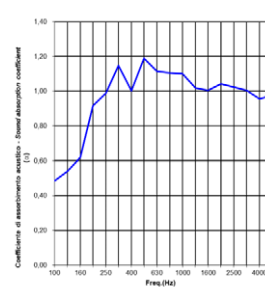

TAILOR MADE (10cm | 3.94 in):

$\alpha_w = 1,00$ | NRC = 1,00