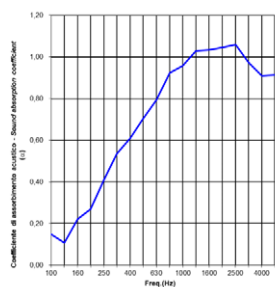

**TAILOR MADE (3cm | 1.18 in):**

$\alpha_w = 0,70$  | NRC = 0,80

**TAILOR MADE (4cm | 1.57 in):**

$\alpha_w = 0,80$  | NRC = 0,85

**TAILOR MADE (5cm | 1.97 in):**

$\alpha_w = 0,85$  | NRC =

**TAILOR MADE (10cm | 3.94 in):**