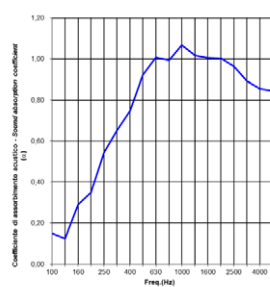

**TAILOR MADE (3cm | 1.18 in):**

$\alpha_w = 0,70$  | NRC = 0,80

**TAILOR MADE (4cm | 1.57 in):**

$\alpha_w = 0,80$  | NRC = 0,85

**TAILOR MADE (5cm | 1.97 in):**

$\alpha_w = 0,85$  | NRC =

**TAILOR MADE (10cm | 3.94 in):**