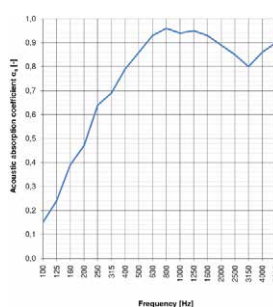

**TAILOR MADE (3cm | 1.18 in):**

$\alpha_w = 0,70$  | NRC = 0,80

**TAILOR MADE (4cm | 1.57 in):**

$\alpha_w = 0,80$  | NRC = 0,85

**TAILOR MADE (5cm | 1.97 in):**

$\alpha_w = 0,85$  | NRC =

**TAILOR MADE (10cm | 3.94 in):**