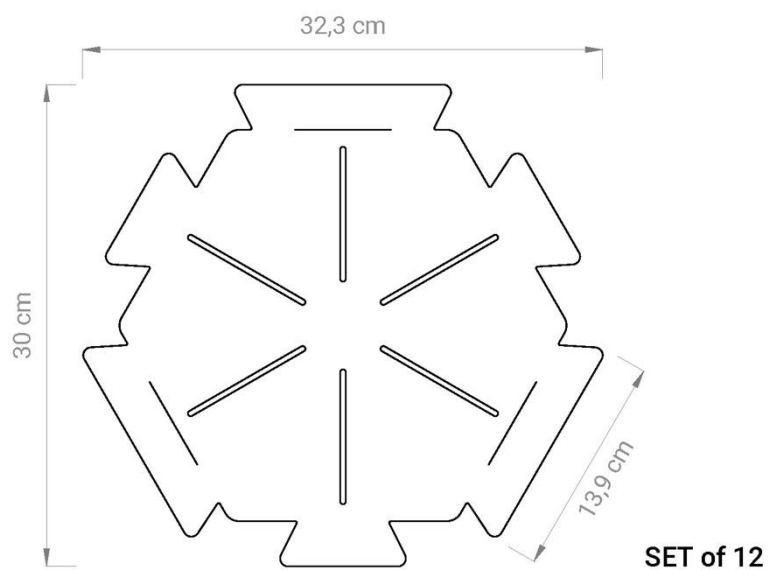

NOME:

WAVE

DESCRIZIONE:

Layer fonoassorbente e anti riverberante

APPLICAZIONI:

- Muro con calamite
- Soffitto con calamite
- Tenda con staffa di supporto
- Applicazione libera

DIMENSIONI:

- Modulo: L/H **30** x L/H **32,3** cm x SP **4,5** mm

Feltro (SP 4,5 mm):

Sample description: Fabric for surface, wall ceiling furniture application, Model " Feltro 4.5 mm"
Mounting Type: A

Sample area: 11.52 m²
Reverberation room volume: 161.3 m³

f [Hz]	α_s [-]
Frequency	Acoustic absorption coefficient values
100	0.01
125	0.01
160	0.03
200	0.03
250	0.04
315	0.04
400	0.06
500	0.09
630	0.12
800	0.15
1000	0.21
1250	0.27
1600	0.33
2000	0.39
2500	0.43
3150	0.48
4000	0.51
5000	0.57

Evaluation based on laboratory measurement results by means of a technical method.

THICKNESS
mm 1,5 | gr/mtl 420

WIDTH
cm 150 ± 5% | ” 59 ± 5%

PETfelt.

Ash 703 Fog 953P Milk 955P **Beige 16** Tuscan brown 20 Mud 19